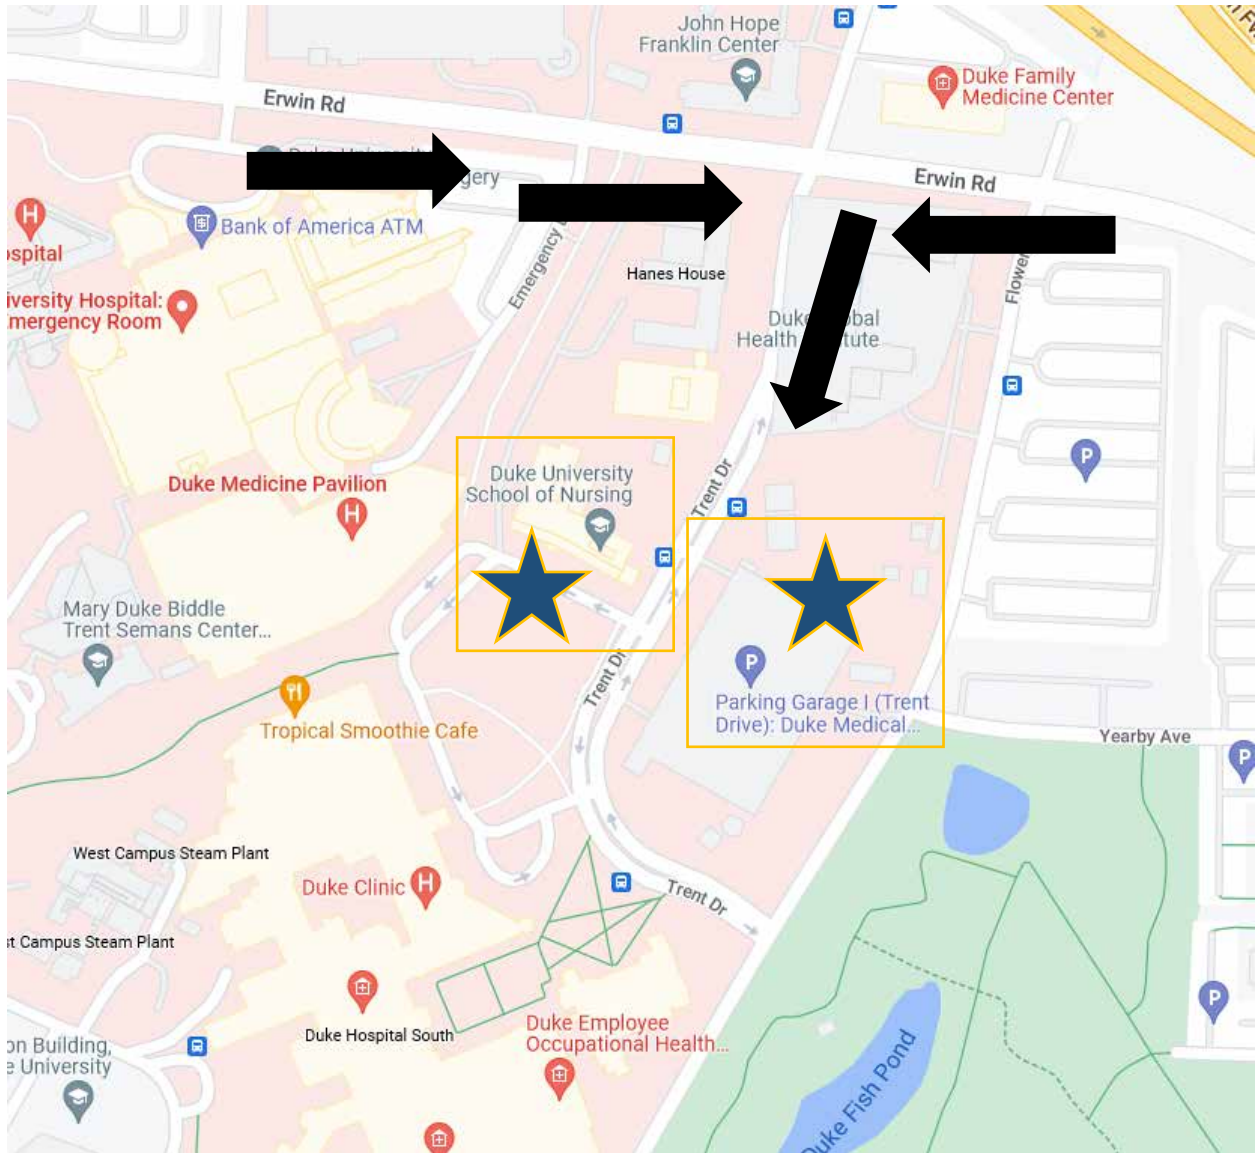

## Parking Map

Duke University Commencement Ceremony (9:00am)

School of Nursing Reception (11:30am-2:00pm)

Duke Chapel (3-5:00pm)

School of Nursing Hooding and Recognition Ceremony (6:00pm)

# Parking Map

Duke University School of Nursing Lunch Reception (11:30am-2:00pm)

Walking path from Science Drive Parking Garage to Cameron Indoor Stadium (6:00pm)

ADA Parking and Drop Off location