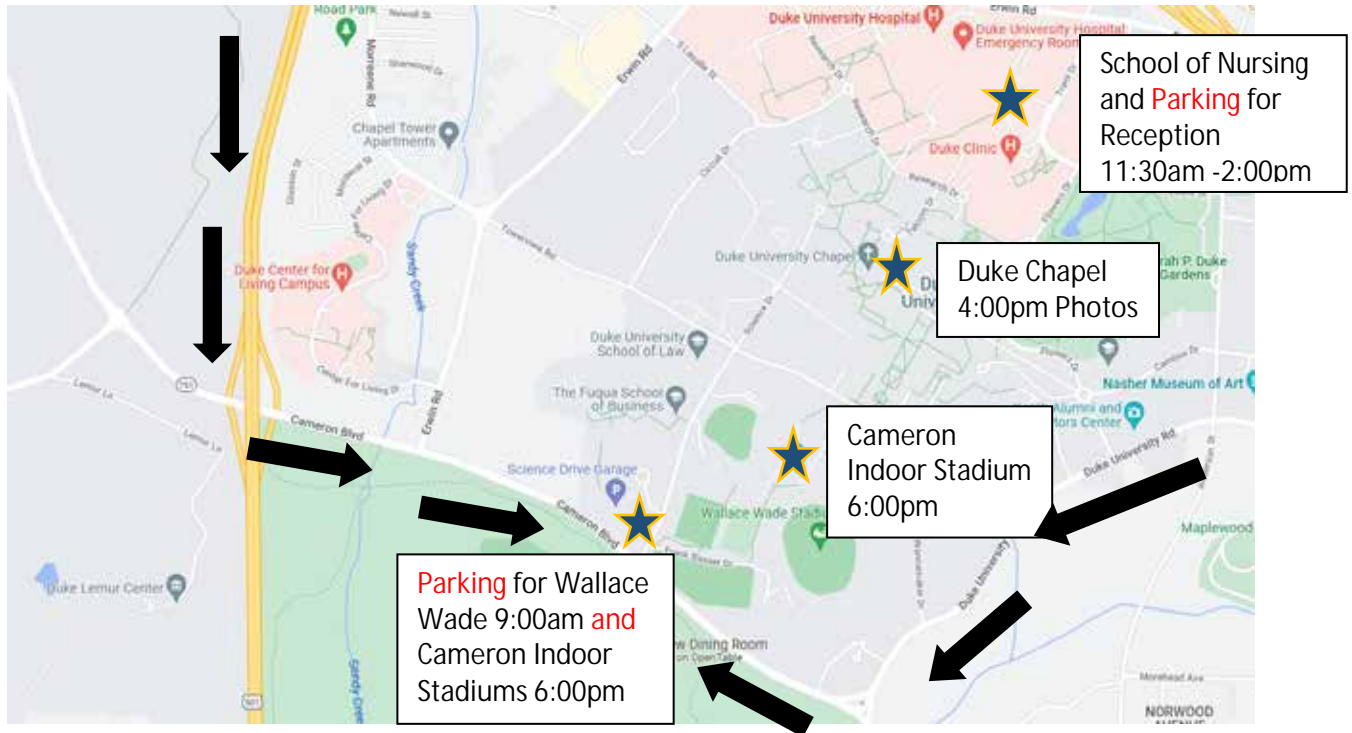

## Parking Map

Duke University Commencement Ceremony (9:00am)

School of Nursing Reception (11:30am-2:00pm)

Duke Chapel (3-5:00pm)

School of Nursing Hooding and Recognition Ceremony (6:00pm)

# Parking Map

Duke University School of Nursing Lunch Reception (11:30am-2:00pm)

Walking path from Science Drive Parking Garage to Cameron Indoor Stadium (6:00pm)

ADA Parking and Drop Off location