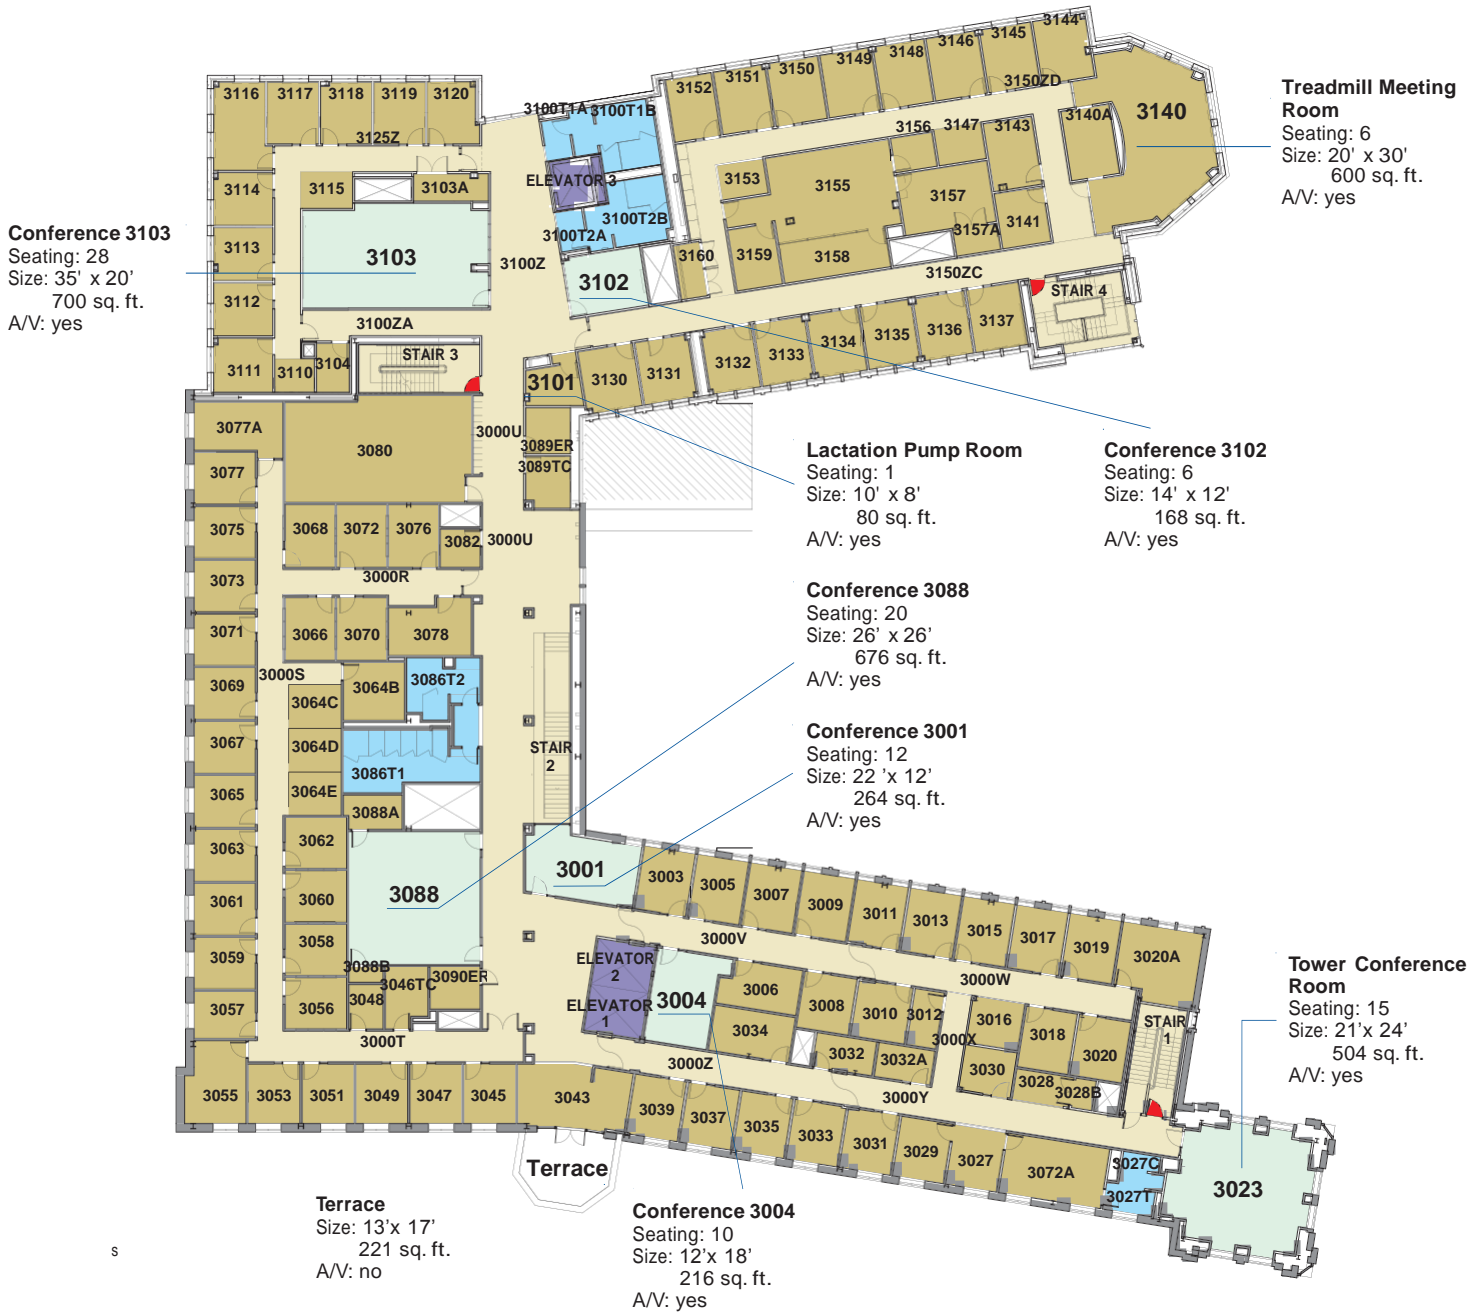

Christine Siegler Pearson Building

307 Trent Drive
Durham, NC 27710

First Floor Plan

Christine Siegler Pearson Building

307 Trent Drive
Durham, NC 27710

Second Floor Plan

Christine Siegler Pearson Building

307 Trent Drive
Durham, NC 27710

Third Floor Plan

s

Christine Sieglar Pearson Building

307 Trent Drive
Durham, NC 27710

Fourth Floor Plan

	Classrooms & Nursing Labs
	Conference, Meeting Rooms
	Circulation
	Offices & Support Spaces
	Restrooms
	Elevators
	Exits