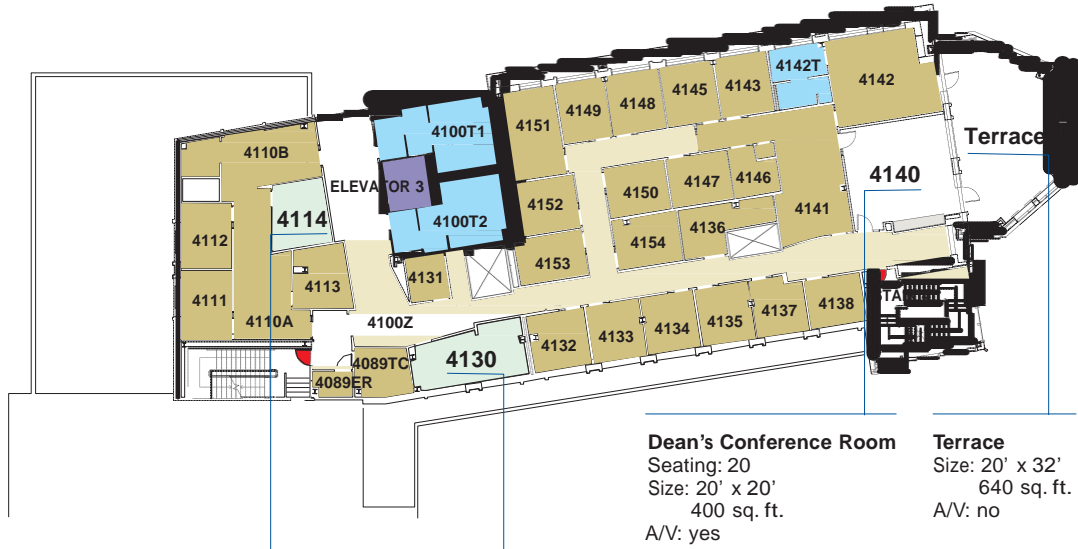

Christine Siegler Pearson Building

307 Trent Drive
Durham, NC 27710

First Floor Plan

Christine Siegler Pearson Building

307 Trent Drive
Durham, NC 27710

Second Floor Plan

Christine Siegler Pearson Building

307 Trent Drive
Durham, NC 27710

Third Floor Plan

s

Christine Sieglar Pearson Building

307 Trent Drive
Durham, NC 27710

Fourth Floor Plan

	Classrooms & Nursing Labs
	Conference, Meeting Rooms
	Circulation
	Offices & Support Spaces
	Restrooms
	Elevators
	Exits