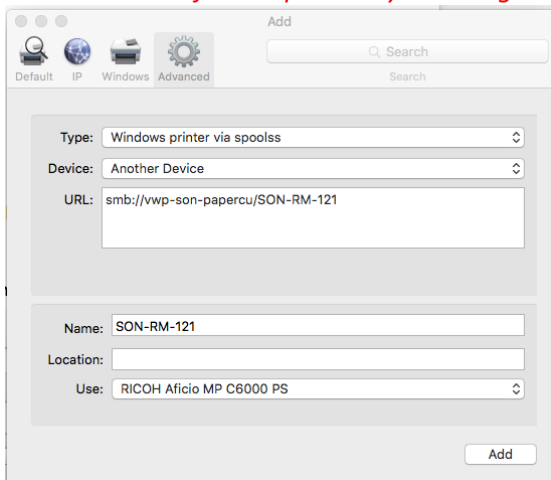

Papercut

6) In the Add printer:

- Type: **Windows printer via spools**
- URL: **smb://vwp-son-papercu:139/[printer name]**
- Name: **[printer name]**
- Use: **[printer model]**

Please see Printer Table, on page 6, for specific printer name

*Choose a driver for this printer by selecting **Select Software** from the list.*