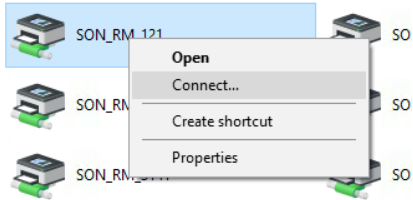

Papercut

Welcome to Papercut! Papercut is DUSON new print management software. In this document, we will provide instructions on how to re-add the network printers to your computer

Adding Printer

- 1) Windows search option, type: [\\vwp-son-papercu](#) and enter

Windows 7

Windows 10

- 2) The printer window will open

Papercut

- 3) Right Click on [Printer Name] and select **Connect**
Please see Printer Table, on page 6, for specific printer name

It might take several minutes for the connecting to pop-up and add the printer

- 4) When complete you will see the printer queue window.

Papercut

Mac users

- 1) Select **System Preferences > Printers and Scanners.**

- 2) Click **+** to add a new printer.

- 3) **Control-click** the toolbar; then select **Customize Toolbar.**