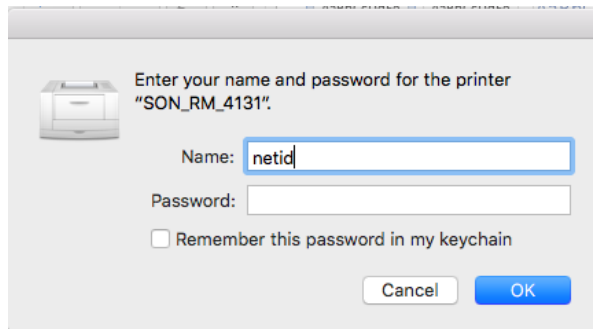

- 4) When complete you will see the printer queue window.

Papercut

Mac users

- 1) Select **System Preferences > Printers and Scanners.**

- 2) Click **+** to add a new printer.

- 3) **Control-click** the toolbar; then select **Customize Toolbar.**

- 4) Drag the **Advanced** icon onto the bar; then click **Done.**

- 5) Click on **Advanced**

Papercut

6) In the Add printer:

- Type: **Windows printer via spools**
- URL: **smb://vwp-son-papercu:139/[printer name]**
- Name: **[printer name]**
- Use: **[printer model]**

Please see Printer Table, on page 6, for specific printer name

*Choose a driver for this printer by selecting **Select Software** from the list.*

9) Click Add.

10) Set the below default setting and click on ok.

Papercut

11) When printing from your Apple computer, you will be prompted to enter in your netid and password

Papercut

Printer Table

Printer Name	Model	Location
SON_OASS	Ricoh MP C3004	Pearson 1003
SON_FA	Ricoh MP301	Pearson 1150
SON_RM_2000	Ricoh MP C4503	Pearson 2000
SON_RM_2110	Ricoh MP C4503	Pearson 2110
SON_RM_3032	Ricoh MP C4503	Pearson 3032
SON_RM_3064	Ricoh MP C4503	Pearson 3064
SON_EVD_3027	Ricoh MP C305	Pearson 3027
SON_SVC_3080	Ricoh MP C80023	Pearson Service Center 3080
SON_RM_3141	Ricoh MP C4503	Pearson 3141
SON_DEAN_STE	Ricoh MP C300SR	Pearson 4146
SON_RM_4131	Ricoh MP C4503	Pearson 4131
SON_RM_121	Ricoh MP C6004	Elder/Pratt 121
SON_Ruther_1	Ricoh MP C3004	Rutherford 161
SON_RM_3016		Pearson 3016