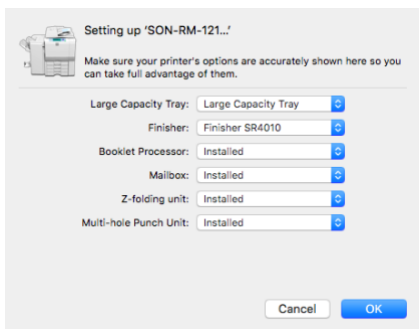

9) Click Add.

10) Set the below default setting and click on ok.